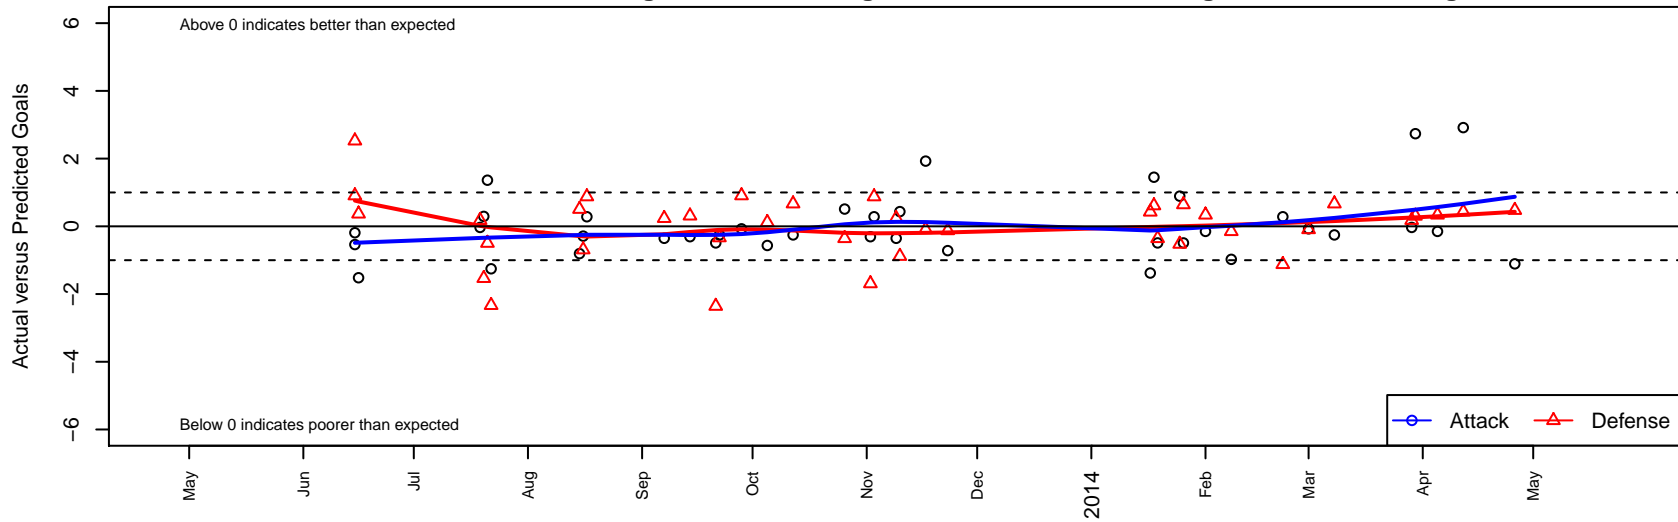

Eastside FC Blue G99
Dots are actual minus expected GF (blue circles) and GA (red triangles).
Blue line is smoothed change in attack strength. Red is smoothed change in defense strength.